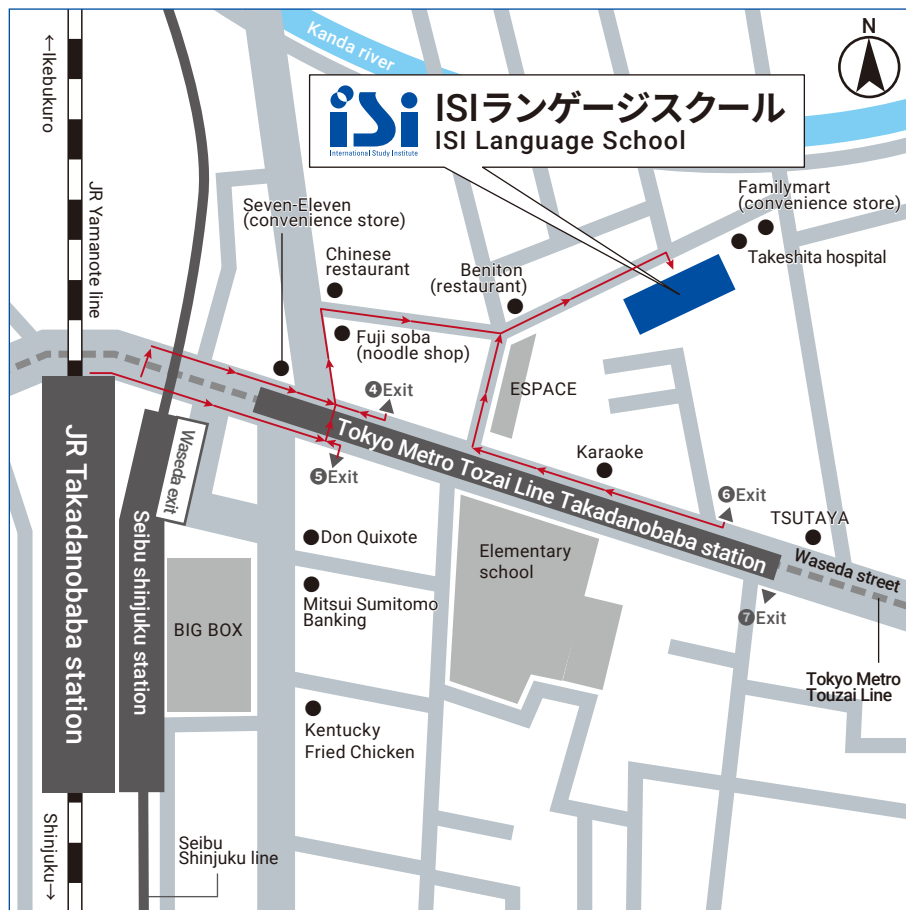

Tokyo-Takadanobaba Campus

School information

ISI Language School

2-14-19 Takadanobaba, Shinjuku, Tokyo 171-0022
 TEL: +81-3-5155-6886 FAX: +81-3-5155-6887
 E-mail: ils@ils-global.com

Campus opening hours

From Monday to Friday from 8:30 to 17:30 h.
 (except National Holidays)

ISIランゲージスクール

〒169-0075
 東京都新宿区高田馬場2-14-19
 TEL: +81-3-5155-6886
 FAX: +81-3-5155-6887
 E-mail: ils@ils-global.com

Access

Takadanobaba Station

5 minutes away on foot from JR Yamanote and Seibu Shinjuku line Takadanobaba Station Waseda exit
 2 minutes away on foot from Subway Tozai line Takadanobaba Station Exit 4

- JR Yamanote Line
- Seibu Shinjuku line
- Tokyo Metro Tozai line