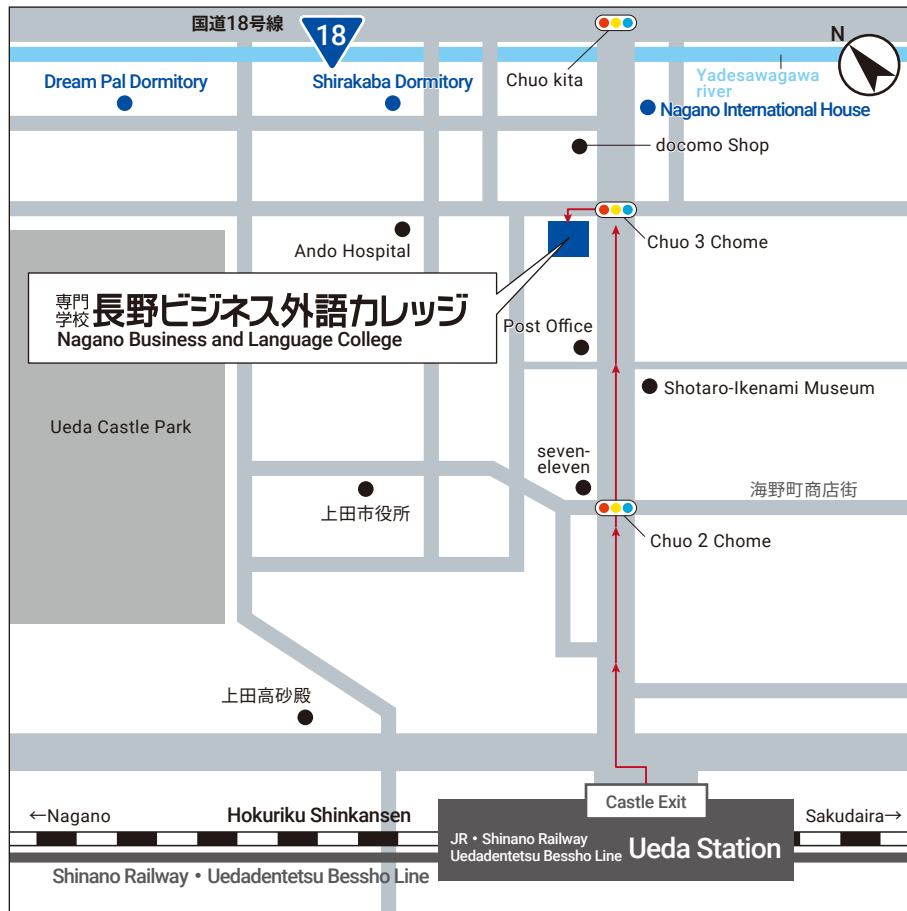

Nagano Campus

School information

Nagano Business and Language College (Nagano)

3-5-18 Chuo, Ueda-city, Nagano 386-0012
 TEL: +81-268-23-7220 FAX: +81-268-22-4977
 E-mail: nbl@isi-global.com

Campus opening hours

From Monday to Friday from 8:30 to 17:30 h.
 (except National Holidays)

専門学校 長野ビジネス外語カレッジ
 〒386-0012
 長野県上田市中央3-5-18
 TEL: +81-268-23-7220
 FAX: +81-268-22-4977
 E-mail: nbl@isi-global.com

Access

Ueda Station

14 minutes away on foot from Ueda Station Castle Exit

- Hokuriku Shinkansen
- Uedadentetsu Bessho Line
- Shinano Railway

Nagano International House

5 minutes away on foot from Nagano International House