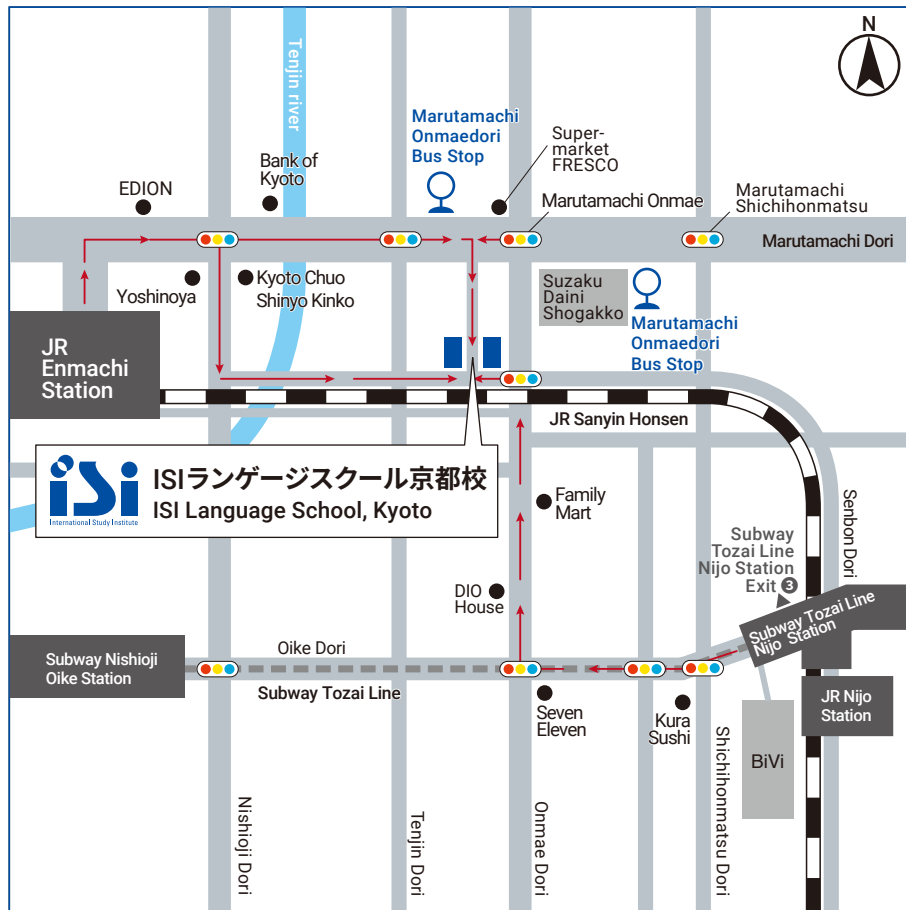

Kyoto Campus

School information

ISI Language School, Kyoto

6-6 Nishinokyo-Ryomachi, Nakagyo-ku, Kyoto 604-8497
 TEL: +81-75-803-6120 FAX: +81-75-803-6130
 E-Mail: isikyoto@isi-global.com

Campus opening hours

From Monday to Friday from 8:30 to 17:30 h.
 (except National Holidays)

ISIランゲージスクール京都校

〒604-8497
 京都府京都市中京区西ノ京両町6-6
 TEL: +81-75-803-6120
 FAX: +81-75-803-6130
 E-Mail: isikyoto@isi-global.com

Access

By train

JR Enmachi Station

6 minutes on foot from JR Enmachi Station
 ● JR SaninLine

Nijo Station

15 minutes on foot from JR Nijo Station West Exit
 15 minutes on foot from Subway Tozai Line Nijo Station Exit 3
 ● JR SaninLine
 ● Subway Tozai Line

By bus

Marutamachi Onmaedori Bus Stop

1 minute on foot from the Marutamachi Onmaedori Bus Stop

By taxi

Please, show this sentence to the taxi driver:
 『丸太町御前の一本西の通りを下がったところの西側』