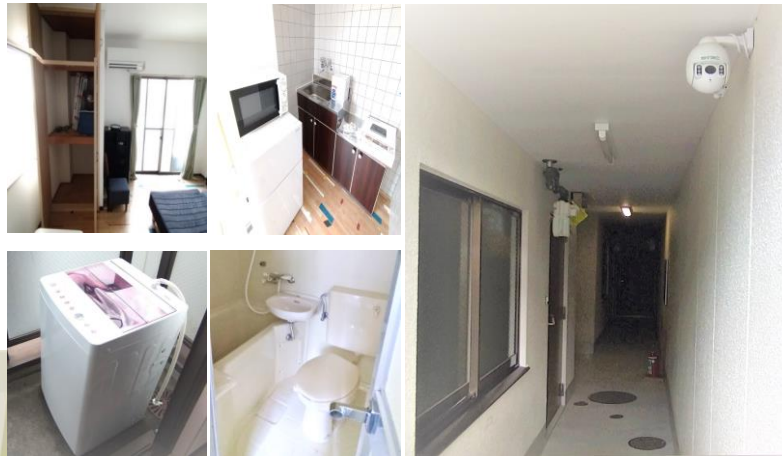

KIGURE Apartment

**Quiet residential area! Nice environment!
Convenient for shopping! Walking distance to Kyoto Campus!**

area	Kamigyo-ward in Kyoto city
structure	reinforced concrete / 3-story apartment
room	single (8 rooms)
shared space	None
facilities	kitchen(IH)・bath・bed・desk・air conditioner・washing machine・rice cooker・fridge・microwave・electric kettle
transportation	city bus No.203 : Enmachi⇔Kamishitken(7min) and walk TOTAL 18minutes
school	7minutes by bicycle・21minutes by foot (1.6km)
others	*Utilities (water, gas, electricity) and internet are included. *Renewal fees, facility management fees, cleaning fees, contract renewal fees are a one time only charge. *Bed setting (futon and pillow) provided free of charge.

KIGURE APT.

**※Photographs are for illustrative purposes only.
Actual room facilities, layout, etc. may vary prioritizing local condition.**