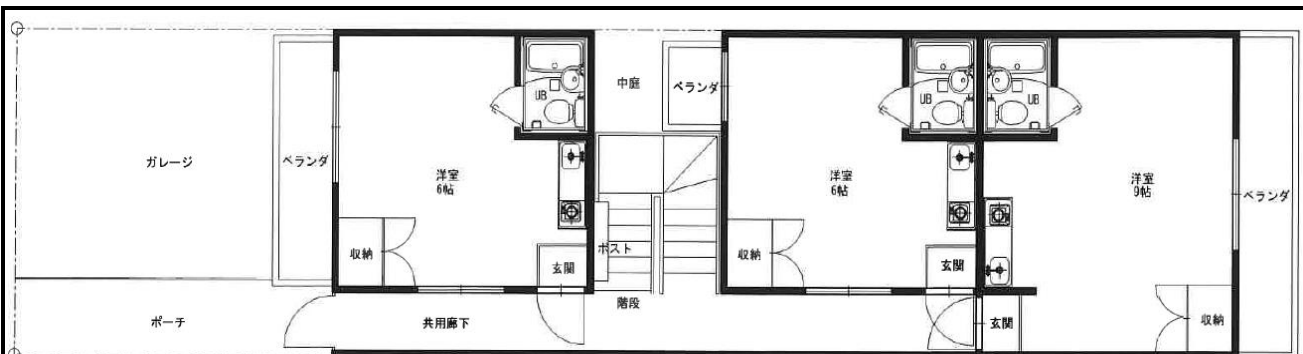

KIGURE Apartment

**Quiet residential area! Nice environment!
Convenient for shopping! Walking distance to Kyoto Campus!**

area	Kamigyo-ward in Kyoto city
structure	reinforced concrete / 3-story apartment
room	single (8 rooms)
shared space	None
facilities	kitchen(IH)・bath・bed・desk・air conditioner・washing machine・rice cooker・fridge・microwave・electric kettle
transportation	city bus No.203 : Enmachi⇔Kamishitken(7min) and walk TOTAL 18minutes
school	7minutes by bicycle・21minutes by foot (1.6km)
others	*Utilities (water, gas, electricity) and internet are included. *Renewal fees, facility management fees, cleaning fees, contract renewal fees are a one time only charge. *Bed setting (futon and pillow) provided free of charge.

KIGURE APT.

**※Photographs are for illustrative purposes only.
Actual room facilities, layout, etc. may vary prioritizing local condition.**