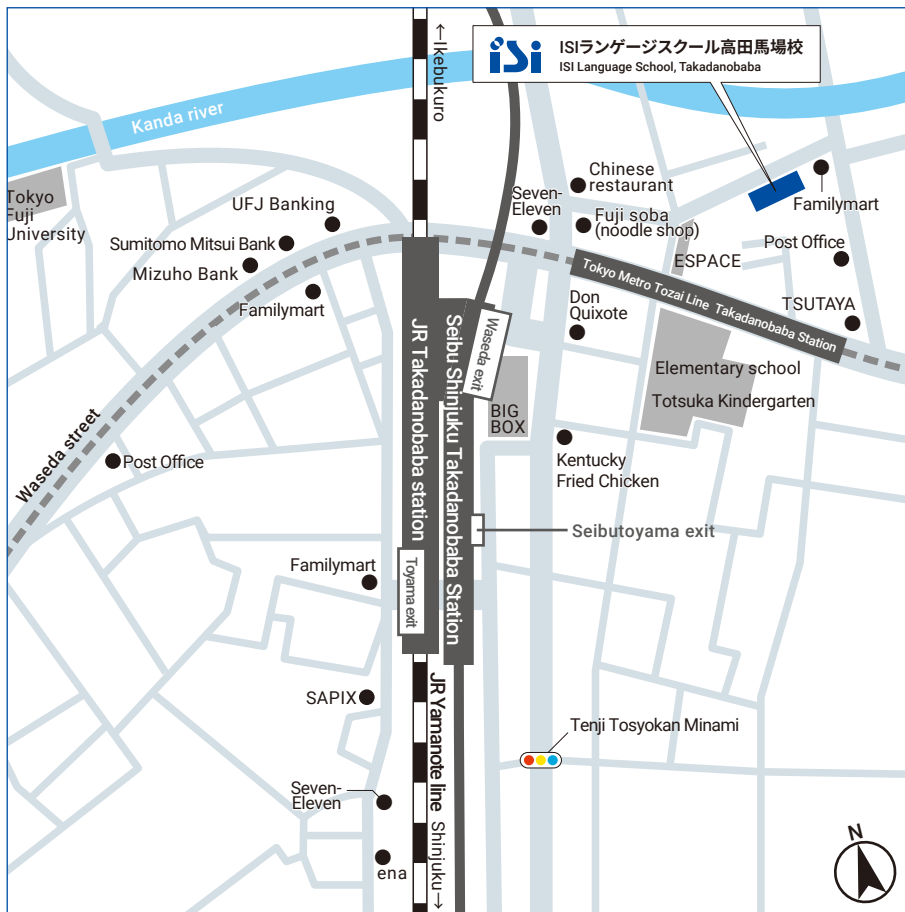

Tokyo-Takadanobaba Academic Pathway Campus

School information

ISI Language School, Takadanobaba

2-14-19 Takadanobaba, Shinjuku-ku, Tokyo 169-0075
 TEL: +81-3-6709-6191
 E-mail: ilt@isi-global.com

Campus opening hours

From Monday to Friday from 8:30 to 17:30 h.
 (except National Holidays)

ISIランゲージスクール高田馬場校

〒169-0075
 東京都新宿区高田馬場2-14-19
 TEL: +81-3-6709-6191
 E-mail: ilt@isi-global.com

Access

Takadanobaba Station

5 minutes away on foot from JR Yamanote and Seibu Shinjuku line Takadanobaba Station Waseda exit
 2 minutes away on foot from Subway Tozai line Takadanobaba Station Exit 4

- JR Yamanote Line
- Seibu Shinjuku line
- Tokyo Metro Tozai line