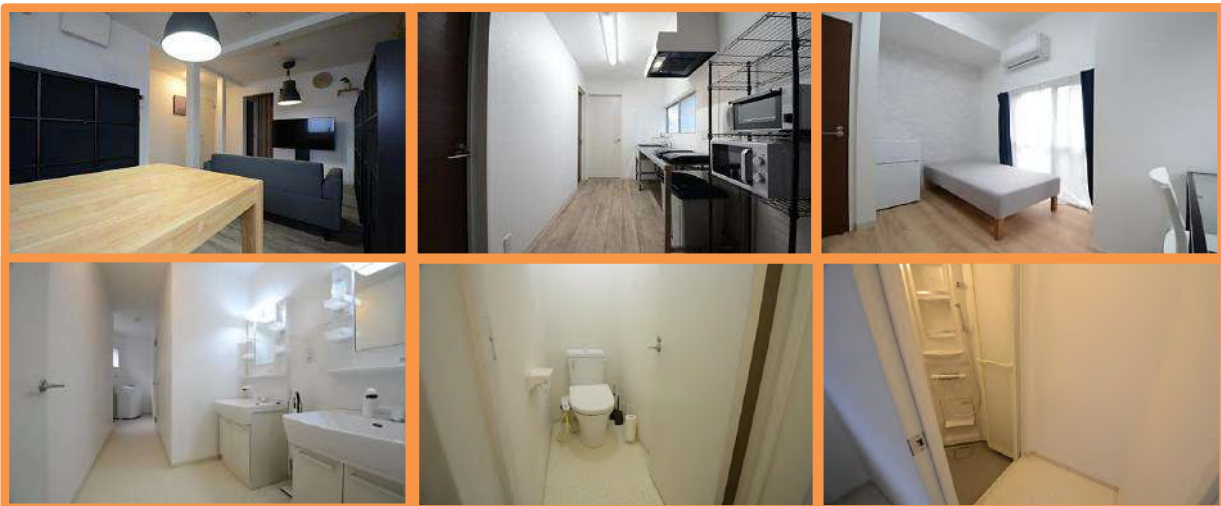

# BeGood IKEBUKURO Honcho

Close to the station with excellent access to the city center!

TOWN AREA	Itabashi
STRUCTURE	two-story wooden building
ROOM	10 × single occupancy room 7.45m <sup>2</sup> ~8.55m <sup>2</sup>
COMMON AREA	kitchen, shower room(Unisex), toilets(Unisex)
FACILITIES	room : bed, desk, chair, A/C, fridge, curtain, closet common area : microwave, electric kettle, washing machine(free), Internet(free)
NEAREST STATION	6 min walk to Itabashi Sta on Saikyo Line
COMMUTE	4 min to Ikebukuro Sta/10 min to Takadanobaba sta/ 20 min to Harajuku sta/ 16 min to Shibuya sta/21 min to Nishi-Shinjuku sta
NOTE	*Utilities (water, gas, electricity) and internet fee are included *Fees for entrance, facility management, and cleaning are paid at the first time only, no renewal fees.*Free bedding sets provided.

1F

2F

※Photos are for illustrative purposes only. Room facilities and layouts are subject to change without notice.

# BeGood Toyocho Ekimae

New open on 2019 February 1st! Good access ! Convenience living area!

Location	Tozai Line 「Toyocho Station」 5mins by walk
Structure	Steel-framed, 5-story building
Room	Single private bed Room (total 24 rooms) 7.08㎡~8.57㎡
Share Area	Kitchen, Shower Room (Unisex,Women Only) , Toilet (Unisex) , Living Room
Facility	Room: bed , desk , chair, refrigerator, curtain, AC, open wardrobe
	Share : microwave, laundry machine, water boiler, free internet
Access To School	Train : Ikebukuro Sta. 34 minutes • Takadanobaba Sta. 27 minutes • Shibuya Sta. 6 mintes • MeijijingeMae Sta. 37 minutes • Nishishinjuku Sta. 40minutes
Notice	*Utilities (water, gas, electricity) and internet fee are included *Fees for entrance, facility management, and cleaning are paid at the first time only, no renewal fees.*Free bedding sets provided.