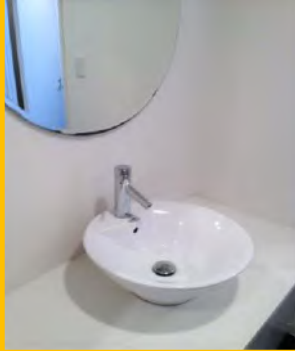

Hongo 3-chome

QUIET ENVIRONMENT!!CONVENIENT TO GO ANYWHERE!

LOCATION	Yushima
BUILDING STRUCTURE	3-story reinforced concrete building (3rd Floor only, 5LDK)
ROOM TYPE	single rooms 7m², double rooms 10~12m²
COMMON AREA	kitchens, bathrooms, toilets, laundry machines, refrigerators,
EQUIPMENT	in each room: bed(s), desk(s), chair(s), an A/C, closet(s) shared : refrigerators, microwaves, a cupboard, free internet, washing machine
TO THE STA.	6-min. walk to Marunouchi Line 「Hongo san chome」 Station 7-min. walk to ChiyodaLine 「Yushima」 Station
TO SCHOOL	fm Hongo san chome Sta. to Ikebukuro Sta. 10min. • Takadanobaba Sta. 19min. • MeijijingeMae Sta. 28min. • Shibuya Sta. 25min. Nishi-Shinjuku 5-chome Station 20 minutes Harajuku Station 30 minutes
NOTICE	*Utilities (water, gas, electricity) and internet fee are included *Fees for entrance, facility management, and cleaning are paid at the first time only, no renewal fees.*Free bedding sets provided.

※ The photos are for illustrative purposes only.
Facilities and layouts are subject to change without notice.