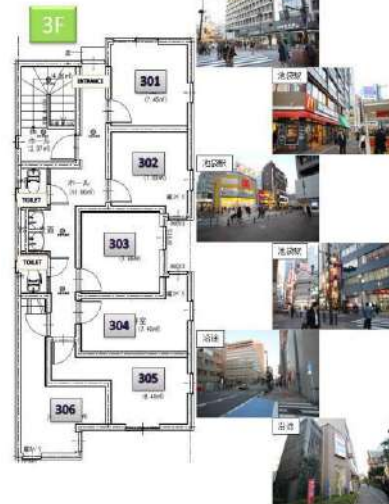

# BeGood Zoshigaya Ekimae

New open on 2019 September 17th! Good access to school! Convenience living area!

Area	Zoshigaya
Structure	Steel-framed, 4-story building
Room	Single private bed Room (total 95 rooms) 7~8.4㎡
Share Area	Kitchen, Shower Room (Unisex/Women Only), Toilet (Unisex/Women Only)
Facility	Room: bed, desk, chair, refrigerator, curtain, AC, open wardrobe Share: microwave, laundry machine, water boiler, free internet
Location	Tokyo Metro Fukutoshin Line「Zoshigaya Station」5mins by
Access To School	Train: Ikebukuro Sta. 3 minutes • Shibuya Sta. 13 minutes • Mejiro/Mae Sta. 11 minutes • Nishishinjuku Sta. 17 minute • Walk to Takadanobaba Sta. 17 minutes
Notice	*Utilities (water, gas, electricity) and internet fee are included *Fees for entrance, facility management, and cleaning are paid at the first time only, no renewal fees.*Free bedding sets provided.

※The photos are for illustrative purposes only. Actual room facilities and layouts take precedence on-site.

# BeGood Ikebukuro II

Within walking distance of school! Great environment! Convenient transportation and shopping!

Location	Toshima Ku, Ikebukuro Sta. 9mins by walking
Structure	Steel-framed, 3-story building
Room	Single private bed room (total 15 rooms) 7.03㎡~8.48㎡
Share Area	Kitchen, Shower Room (Unisex), Toilet (Unisex, Women Only), Living Room, Study Room
Facility	Room: bed, desk, chair, refrigerator, curtain, AC, Wardrobe Share : microwave, laundry machine, water boiler, WIFI
Access To School	Train : Takadanobaba Sta. 4 minutes • Shibuya Sta. 11 minutes • MeijijinguMae Sta. 14 minutes • Nishi-Shinjuku Sta. 11 minutes
Notice	*Utilities (water, gas, electricity) and internet fee are included *Fees for entrance, facility management, and cleaning are paid at the first time only, no renewal fees.*Free bedding sets provided.

間取図

間取図

駅周辺・道のり

※ The photos are for reference only, please refer to the actual check-in situation.