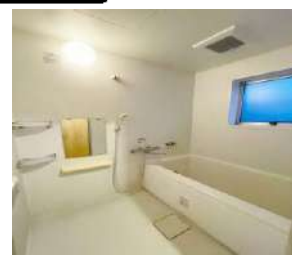

TAKADANOBABA HOUSE ONE

PEACEFUL!!BLESSED ENVIRONMENT!!CONVENIENT LIFE!!

Location	Takadanobaba
Structure	Reinforced concrete structure, 3-Storey
Room	Double (total 8 people) Room area:10㎡~15㎡
Shared	Kitchen, Bathroom, Toilet
Facilities	Within room: Bed,Desk,AC,Hanger rack
	Shared: Microwave,Washing machine,Wifi(Free), Rice Cooker
Transport	JR Yamanote Line Takadanobaba Station(7 min-walk from waseda exit)
To school	Fm Takadanobaba Sta. to Ikebukuro Sta. 4min.Harajuku Sta. 9min. Shibuya Sta. 11min./Seibu Shinjuku Sta. (ISI Shinjuku)3min. ISI Takadanobaba 10min to walk
Remarks	*Costs for utilities (water, gas, electricity) and internet are included. *There are no renewal fees for dormitory fees, facility management fees, and cleaning fees. *Bedding set provided free of charge.

※ Photographs are for image purposes. Facilities and layout etc. showned are initial conditions.