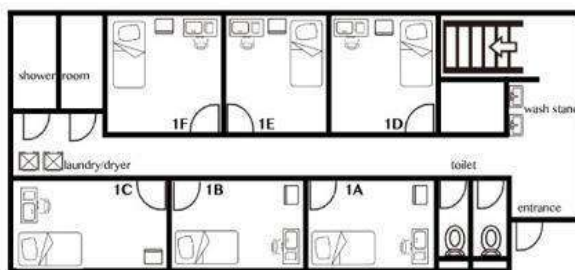

kitazawa One

RE-Open on 2023 February 1 ! Good access ! Convenience living area!

Location	Keio inokashira Line 「Ikenoue Station」 3mins by walk
Structure	Wooden, 2-story building
Room	Single private bed Room (total 9 rooms) 7㎡
Share Area	Kitchen, Shower Room , Toilet (Unisex) , Living Room (Unisex)
Facility	Room: bed , desk , chair, refrigerator, curtain, AC, open wardrobe
	Share : microwave, laundry machine, water boiler, free internet
Access To School	Train : Ikebukuro Sta. 18 minutes • Takadanobaba Sta. 14 minutes • Shibuya Sta. 6 minutes • Meijiingae Mae Sta. 7 minutes • Nishi-Shinjuku Sta. 12minutes
Notice	*Utilities (water, gas, electricity) and internet fee are included *Fees for entrance, facility management, and cleaning are paid at the first time only, no renewal fees.*Free bedding sets provided.

1F

2F

※ The photos are for reference only, please refer to the actual check-in situation.