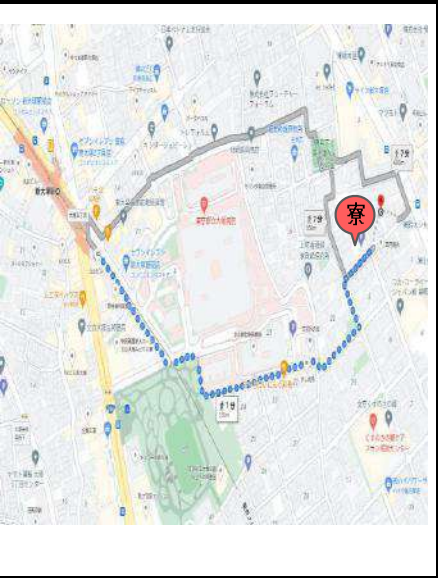

イメージ写真

※ The photos are for reference only, please refer to the actual check-in situation.

# TCRE Shin-Otsuka

Safe residential area! Good environment! Convenient transportation and shopping!

Area	Shin-Otsuka
Structure	2 floors build (9rooms)
Rooms	Single room • Double room
Facilities	Kitchen, Shower room, Toilet, Bicycles parking
common area	Room : Bed, Table, Chair, Air condition, Shared : Washing machine, Micro wave, Refrigerator, IH stove,
Tran	● 12min on foot from Otsuka station on Yamanote Line ● 8min on foot from Shin-Otsuka station on Marunouchi Line
Means to school	By train (from Otsuka Station): 2 minutes from Ikebukuro Station, 7 minutes from Takadanobaba Station, 16 minutes from Harajuku Station. Shinjuku Station 12 minutes, Meiji Jingumae Station 22 minutes
Remarks	*Utilities (water, gas, electricity) and internet fee are included *Fees for entrance, facility management, and cleaning are paid at the first time only, no renewal fees. *Free bedding sets provided.