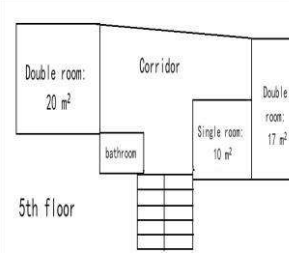

5F floor plan