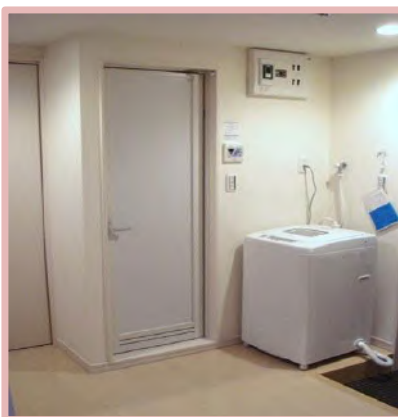

Rosso Ikebukuro

QUIET AREA!! CONVENIENT TO GO ANYWHERE!

LOCATION	Ikebukuro
BUILDING STRUCTURE	2-story lightweight steel skelton building
ROOM TYPE	6 Studio Type Apartment (max.14.78㎡ min.13.65㎡) a bathroom , a toilet, a kitchen, and a loft space (min.5.83㎡、max.6.6㎡)
EQUIPMENT	desk, chair, washing machine, microwave refrigerator, A/C, free wifi
THE CLOSEST STA.	5 min. walk to Ikebukuro Station, JR, Marunouchi Line, Yurakucho Line, Fukutoshin Line
TO SCHOOL	5minutes walk from ISI Ikebukuro Language school. Train (from Ikebukuro Station): JR Line Shinjuku Station 6minutes, Takadanobaba Station 4 minutes, Shibuya Station 15 minutes, Harajuku Station 13 minutes.
NOTICE	*Utilities (water, gas, electricity) and internet fee are included *Fees for entrance, facility management, and cleaning are paid at the first time only, no renewal fees. *Free bedding sets provided

※The photos are for illustrative purposes only.
Facilities and layouts are subject to change without notice.