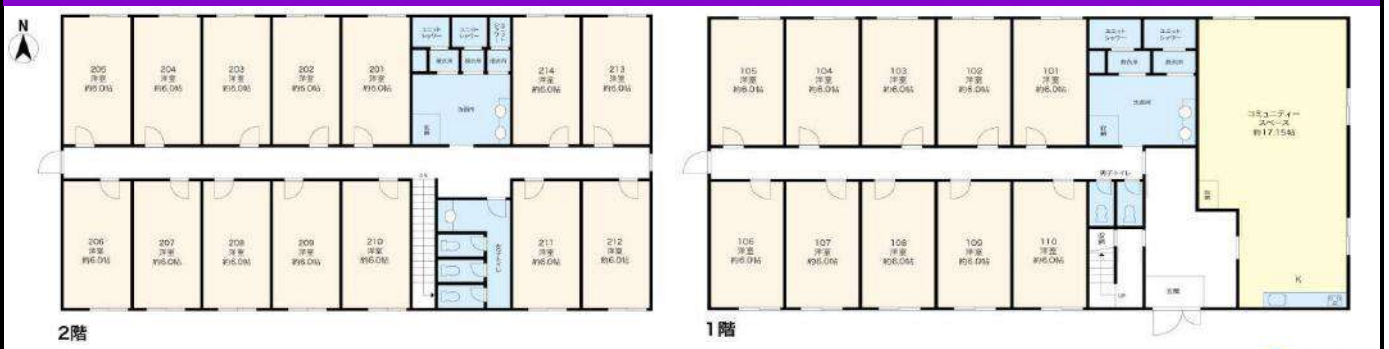

## Image Photo

※ Photographs are for illustrative purposes only. Actual room facilities, layout, etc. may vary prioritizing local condition.

SHINOOKUBO	
Area	Shin-Okubo
Structure	Steel construction, 2 stories
Room	Dormitory type Private room • Shared room (2 people)
Common area	Communication room, Kitchen, Shower room (Unisex) and toilet (Unisex)
Facilities	Room : bed, desk, chair, air conditioner, refrigerator
	Shared : TV, washing machine (coin-laundry), microwave, cupboard, rice cooker
Transportation	7 minutes walk from Shin-Okubo station on Yamanote line
	4 minutes walk from Sobu Line "Okubo" Station
Commuting to school	21 minutes to Shinjuku Main Campus, 23 minutes to Takadanobaba Campus
	By train (from Shin-Okubo Station): 2 minutes to Takadanobaba Station, 3 minutes to Shinjuku Station, 6 minutes to Ikebukuro Station, 10 minutes to Shibuya Station
Remarks	<ul style="list-style-type: none"> <li>*Utilities (water, gas, electricity) and internet fee are included</li> <li>*Fees for entrance, facility management, and cleaning are paid at the first time only, no renewal fees.</li> <li>*Free bedding sets provided.</li> </ul>

イメージ写真

※ The photos are for reference only, please refer to the actual check-in situation.