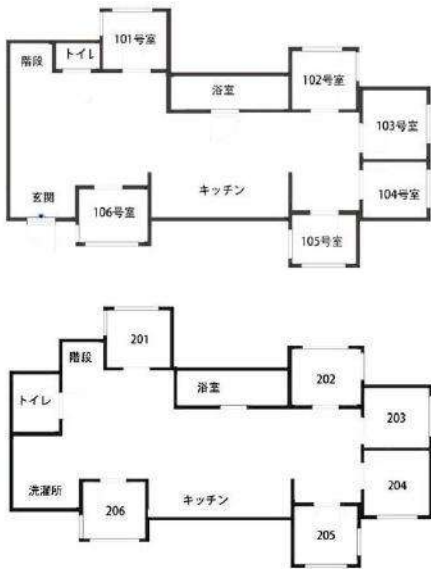

SA-CROSS NUMABUKURO 7

QUIET ENVIRONMENT!! CONVENIENT TO GO ANYWHERE!!

LOCATION	NUMABUKURO (NAKANO-KU)
BUILDING STRUCTURE	2-story wooden house
ROOM TYPE	12 x single occupancy room room size: 7㎡
COMMON FACILITIES	2 washbasins 2 bathrooms 2 toilets 3 washing machines 3 dryer machines 2 kitchens
EQUIPMENT	In each room: a bed, a desk, a TV, an A/C, a refrigerator shared: microwave ovens, a rice cooker, free Internet
TO THE STA.	9-min. walk to the north exit of Seibu Shinjuku Line Numabukuro Station
TO SCHOOL	Fm Numabukuro Sta. to Takadanobaba Sta.8min./Seibu Shinjuku Sta.11min./Ikebukuro Sta.19min./Harajuku Sta. 22min./Shibuya Sta. 24min.
NOTICE	*Utilities (water, gas, electricity) and Internet fee are included *Fees for entrance, facility management, and cleaning are paid at the first time only, no renewal fees. *Free bedding sets provided.

※ The photos are for illustrative purposes only.
Facilities and layouts are subject to change without notice.