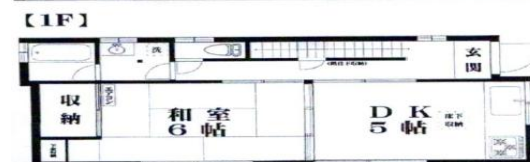

HIGASHI NAKANO

QUIET ENVIRONMENT!! CONVENIENT TO GO ANYWHERE!!

LOCATION	Nakano Ward
BUILDING STRUCTURE	two-story wooden building
ROOM TYPE	4rooms (70㎡)
COMMON AREA	a bathroom, 2 toilets, a kitchen, living room
Facilities	Room: bed(s), desk(s), chair(s), air-conditioning
	Shared: a microwave, a laundry machine, 4 Refrigerator Internet(free)
Traffic	JRSobu Chuo Line Oedo Line 「Higashi Nakano Station」 8minutes walk, Seibu Shinjuku Line. Oedo Line 「Nakai Station」 10minutes walk
Means to School	Shinjuku School, JR Sobu Chuo Line「Shinjuku Station」 5minutes Seibu Shinjuku Line「Seibu Shinjuku Station」 7minutes
	Ikebukuro School, JR「Ikebukuro Station」 1 transfer 17minute Takadababa School, Seibu Shinjuku Line「Takadababa Station」 4minute, Shibuya School, JR「Shibuya Station」 1 transfer 17minute
Remarks	*Utilities (water, gas, electricity) and internet fee are included *Fees for entrance, facility management, and cleaning are paid at the first time only, no renewal fees.*Free bedding sets provided.

※ The photos are for illustrative purposes only.
Facilities and layouts are subject to change without notice.