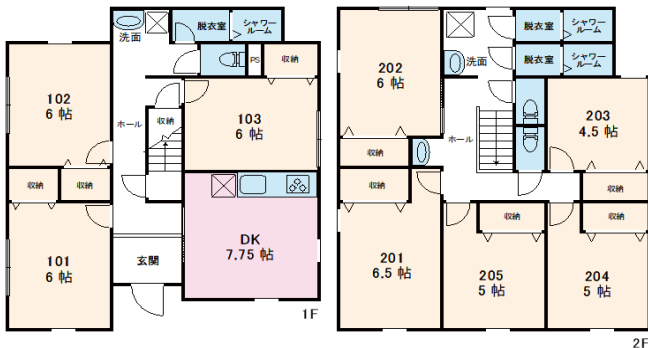

Peace Coat Kotakemukaihara

QUIET ENVIRONMENT!!CONVENIENT TO GO ANYWHERE!

AREA	Kotakemukaihara
BUILDING TYPE	2-story wooden house
ROOM TYPE	Single room : 8.5㎡ Double room : 10~12㎡
COMMON AREA	There are three bathrooms, three toilets and three washbasins, a shoe cupboard, a kitchen and a living room.
EQUIPMENT	Room: Bed (bunk bed), single bed in single room, desk, chair, air conditioner, TV, WIFI, refrigerator, closet. Shared areas: kitchen, electric kettle, washing machine, microwave (two of each), refrigerator, dining table, chairs, large
TO THE STA.	4 -min. walk to Yurakucho Line「Kotakemukaihara」station.
TO SCHOOL	Fm Kotakemukaihara Sta. to Ikebukuro Sta. 6min. /Takadanobaba Sta. 18min./Meijijingu mae Sta. 20 min. /Shibuya Sta. 18 min. Nishi-Shinjuku 5-chome Station 30 minutes Harajuku Station 25 minutes
NOTICE	*Utilities (water, gas, electricity) and internet fee are included *Fees for entrance, facility management, and cleaning are paid at the first time only, no renewal fees. *Free bedding sets provided.

※The photos are for illustrative purposes only.
Facilities and layouts are subject to change without notice.