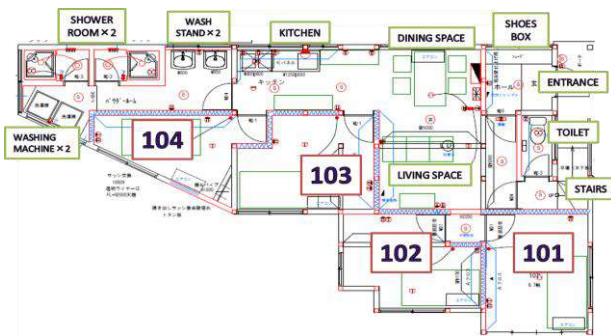

# BeGood IKEBUKURO Honcho

Close to the station with excellent access to the city center!

TOWN AREA	Itabashi
STRUCTURE	two-story wooden building
ROOM	10 × single occupancy room 7.45m <sup>2</sup> ~8.55m <sup>2</sup>
COMMON AREA	kitchen, shower room(Unisex), toilets(Unisex)
FACILITIES	room : bed, desk, chair, A/C, fridge, curtain, closet common area : microwave, electric kettle, washing machine(free), Internet(free)
NEAREST STATION	6 min walk to Itabashi Sta on Saikyo Line
COMMUTE	4 min to Ikebukuro Sta/10 min to Takadanobaba sta/ 20 min to Harajuku sta/ 16 min to Shibuya sta/21 min to Nishi-Shinjuku sta
NOTE	*Utilities (water, gas, electricity) and internet fee are included *Fees for entrance, facility management, and cleaning are paid at the first time only, no renewal fees.*Free bedding sets provided.

1F

2F

※Photos are for illustrative purposes only. Room facilities and layouts are subject to change without notice.