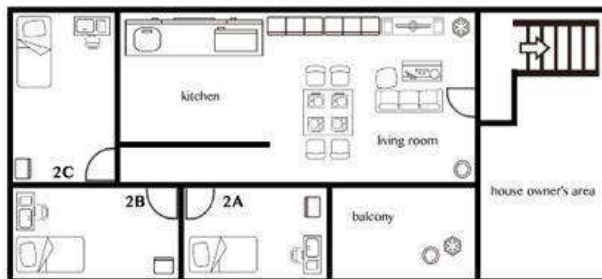

## 【Photos

※The photos are for illustrative purposes only. Actual room facilities and layouts take precedence on-site.

# kitazawa One

RE-Open on 2023 February 1 ! Good access ! Convenience living area!

Location	Keio inokashira Line 「Ikenoue Station」 3mins by walk
Structure	Wooden, 2-story building
Room	Single private bed Room (total 9 rooms) 7㎡
Share Area	Kitchen, Shower Room , Toilet (Unisex) , Living Room (Unisex)
Facility	Room: bed , desk , chair, refrigerator, curtain, AC, open wardrobe
	Share : microwave, laundry machine, water boiler, free internet
Access To School	Train : Ikebukuro Sta. 18 minutes • Takadanobaba Sta. 14 minutes • Shibuya Sta. 6 minutes • Meijiingae Mae Sta. 7 minutes • Nishi-Shinjuku Sta. 12minutes
Notice	*Utilities (water, gas, electricity) and internet fee are included *Fees for entrance, facility management, and cleaning are paid at the first time only, no renewal fees.*Free bedding sets provided.

1F

2F

※ The photos are for reference only, please refer to the actual check-in situation.