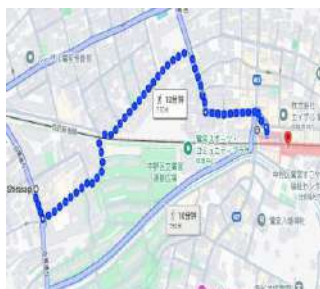

Nikkou Saginomiya Student Dormitory

Great environment! Convenient transportation and shopping!

Location	Shirasagi, Nakano Ward
Building Structure	Two-story wooden building
Room	Single room (3 male rooms) 7㎡
Share Area	Kitchen, shower room, toilet
Facility	Room: Bed, desk, chair, air conditioner, refrigerator, curtains, storage equipment Share area : Microwave, washing machine (free of charge), free internet
Transportation	8 minutes walk from the south exit of Saginomiya Station on the Seibu Shinjuku Line
Access To School	Train (from Saginomiya Station): 9 minutes to Takadanobaba Station, 12 minutes to Seibu Shinjuku Station, 24 minutes to Shibuya Station, 13 minutes to Ikebukuro Station.
Notice	*Utilities (water, gas, electricity) and internet fee are included *Fees for entrance, facility management, and cleaning are paid at the first time only, no renewal fees.*Free bedding sets provided.

map

* The photos are for reference only, please refer to the actual check-in situation.